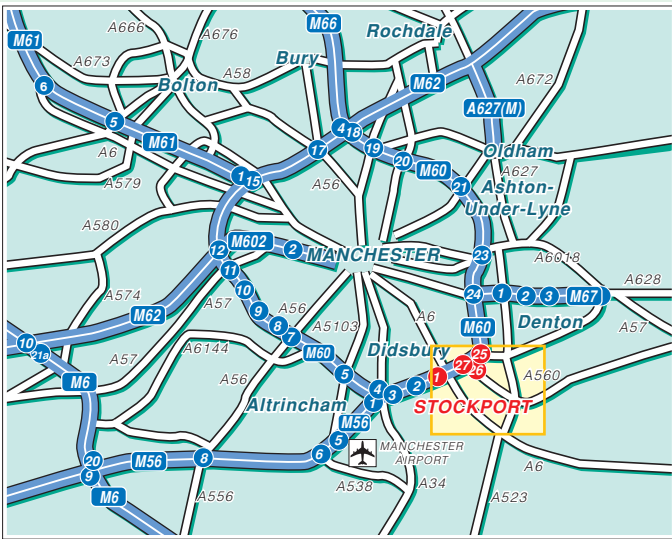

Business Computer Projects Ltd

BCP House, 151 Charles Street, Stockport, Cheshire SK1 3JY

Tel: +44 (0) 161 355 3000 Fax: +44 (0) 161 355 3001

www.bcpsoftware.com

Public Transport

By Rail, Stockport Station.
Approximately 5 minutes taxi ride away.
For information on train operators and times
phone National Rail Enquiries on 0845 7484950.

By Air, Manchester International Airport.
Approximately 30 minutes drive away..

KEY

- ○ Traffic Lights

M60 TO M67, DENTON, M62 EASTBOUND

© Give Way 2005 OS data. PU 100040256. Crown © 2003.

Please note that BCP House is not accessible from Hillgate end of Charles Street. The entrance to BCP's car park is at the rear of the building. Report to Reception at the front of the building.